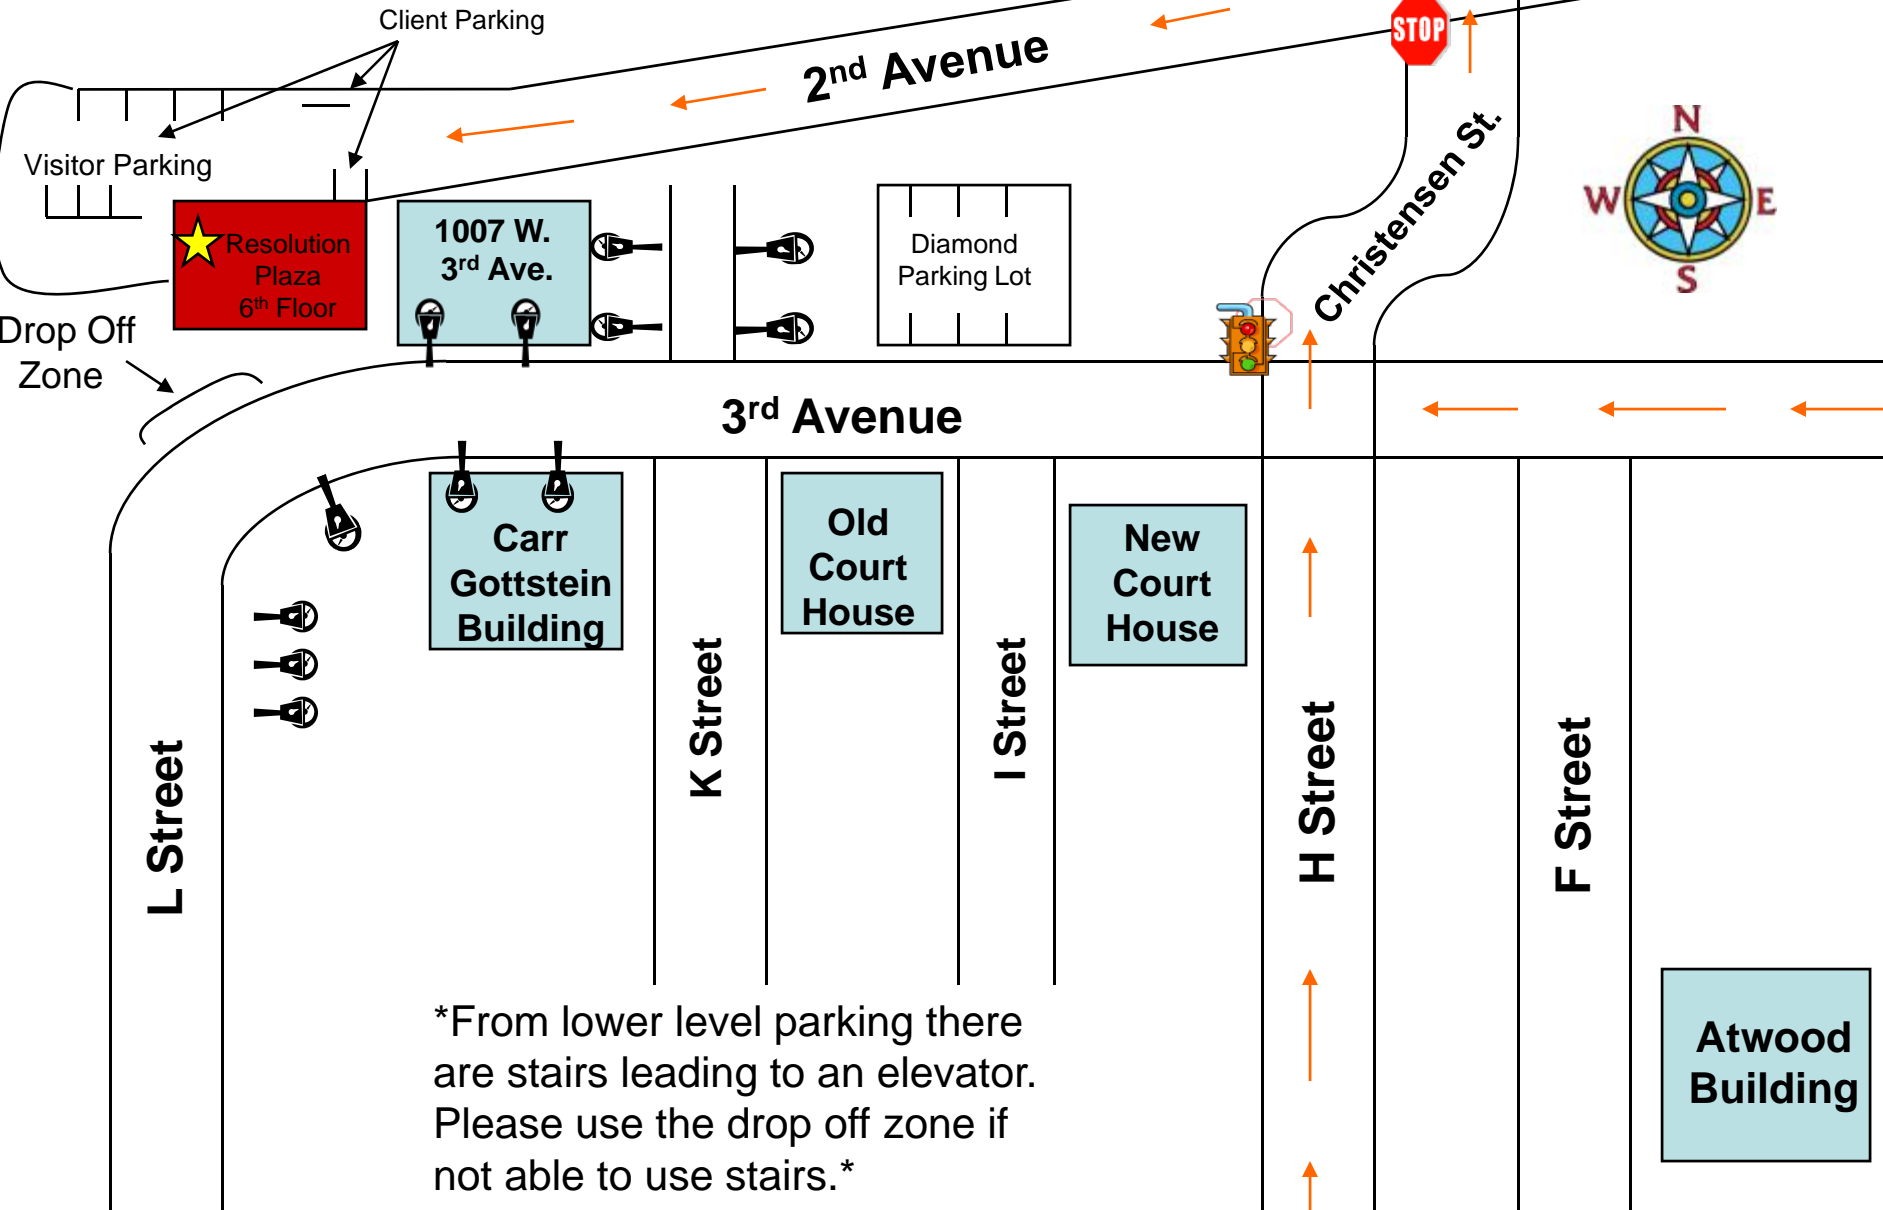

Shaftel Delman Kaufman, LLC
1029 W. 3d. Ave., Ste. 600
Anchorage, AK 99501

(907) 276-6015

Parking

- Free parking in our lot
- We reimburse you for street or Diamond Lot parking

- Meter Parking

From lower level parking there are stairs leading to an elevator. Please use the drop off zone if not able to use stairs.