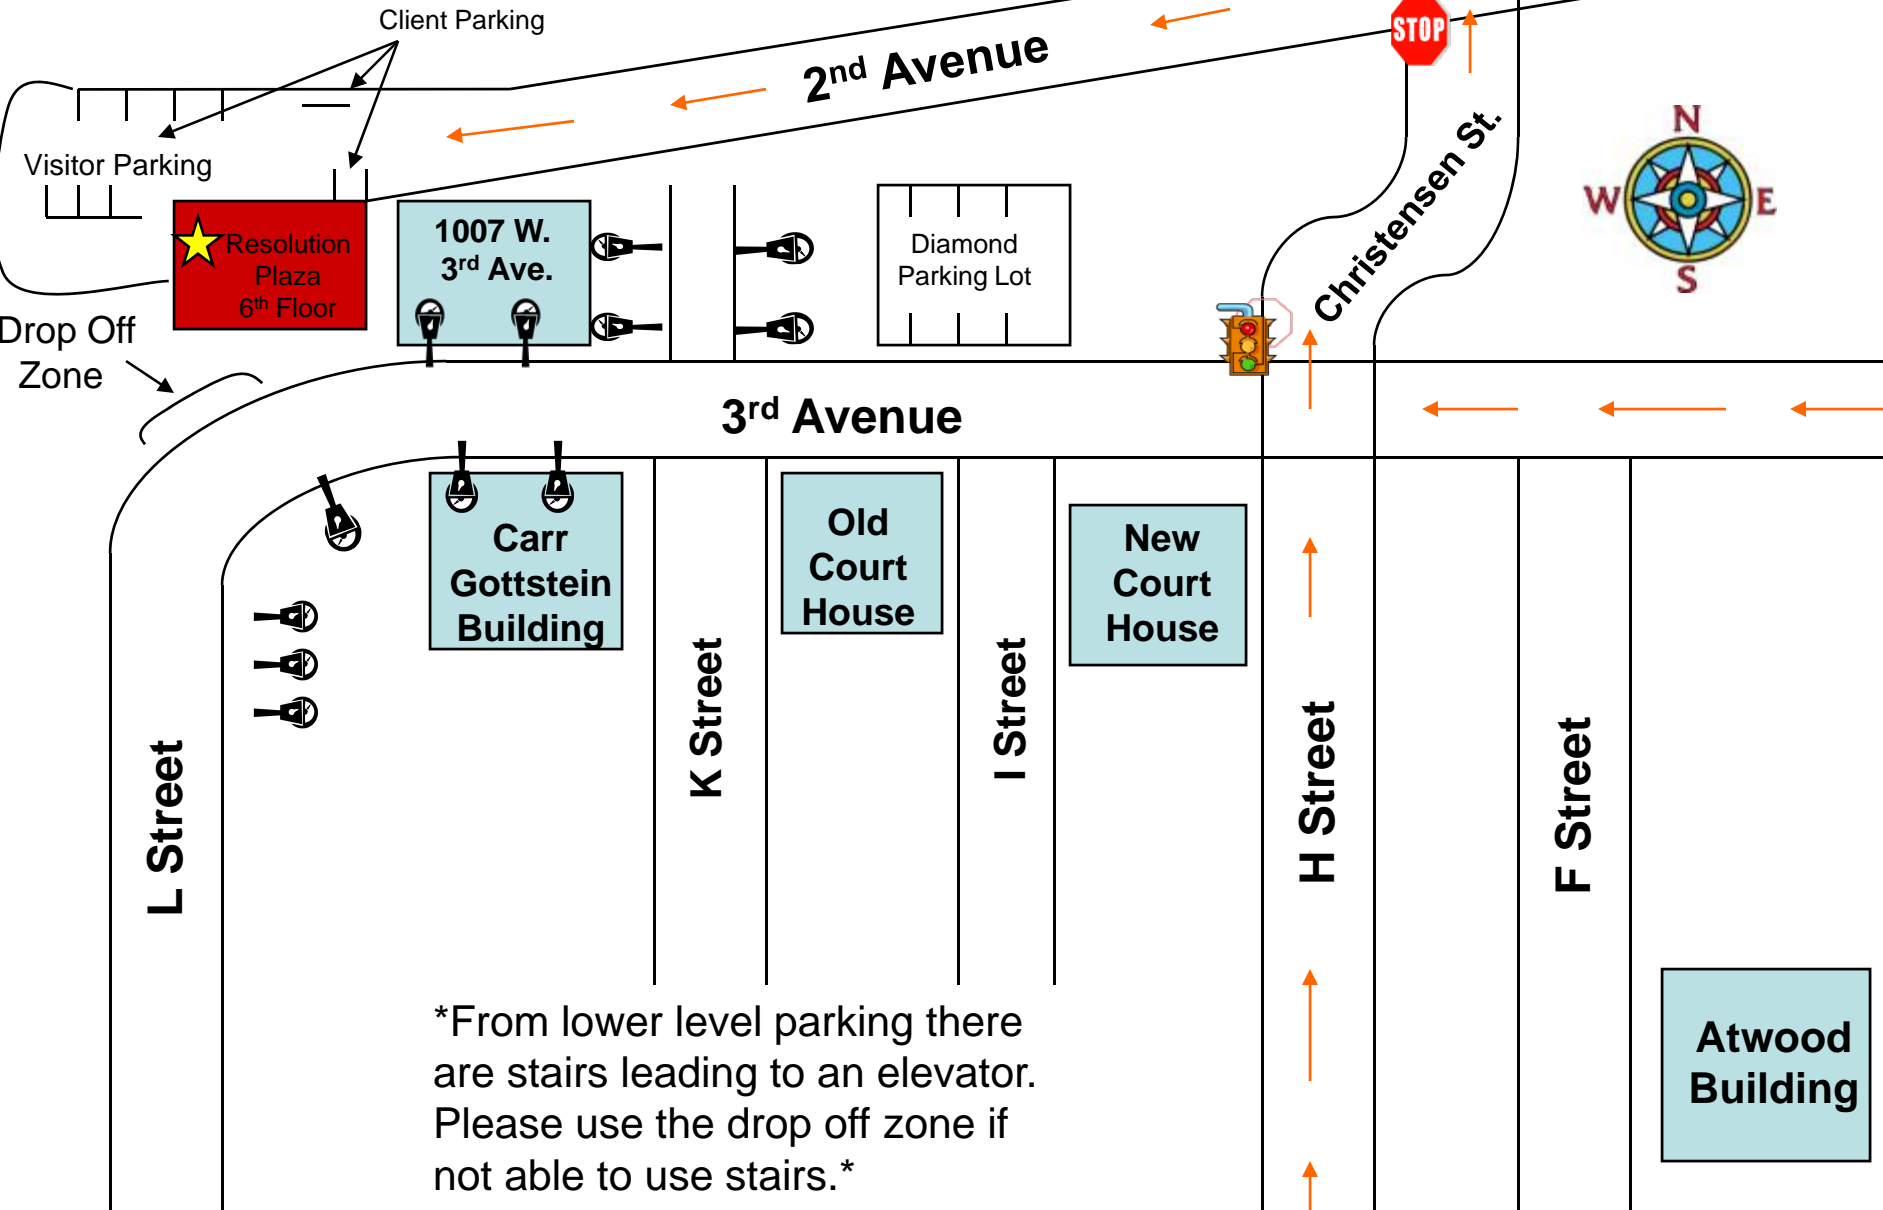

Shaftel Delman
1029 W. Third Ave., Ste. 600
Anchorage, AK 99501

(907) 276-6015

 - Meter Parking

Parking
•Free parking in our lot
•We reimburse you for street or Diamond Lot parking

From lower level parking there are stairs leading to an elevator. Please use the drop off zone if not able to use stairs.